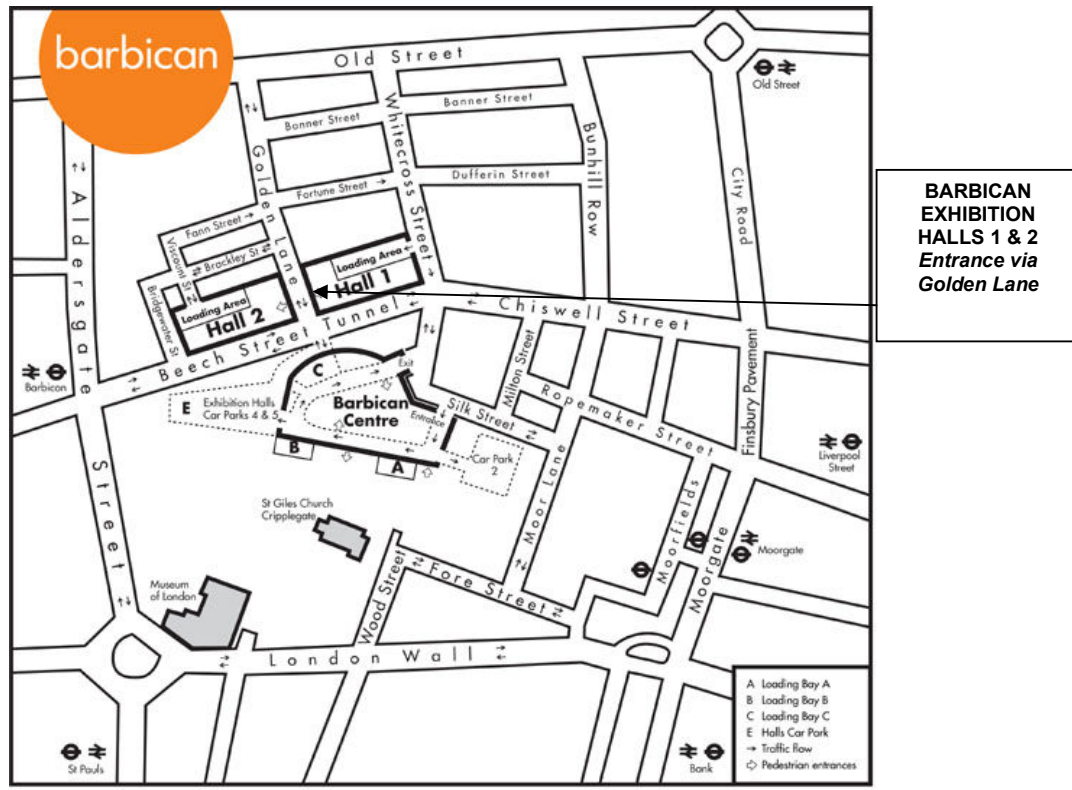

LOCATION MAP

By Car

Loading Bay – Hall 1:- Due to road restrictions in the area, Whitecross Street can only be accessed in a vehicle via Fortune Street. Please turn into Golden Lane, if you are coming from the south you will pass the exhibition halls on either side, take the first right into Fortune Street and then right again at the end of the road, this is Whitecross Street. Pass Waitrose on your left hand side, the loading bay gates can be found on your right hand side. If you enter Golden Lane from the north (from Old Street), Fortune Street is the last road on the left before the Zebra Crossing.

Underground

The nearest Underground station is Barbican, on the Circle, Metropolitan and Hammersmith & City lines. To reach the Barbican Exhibition Halls, exit the station and cross Aldersgate Street in front of you. Proceed through the road tunnel (Beech Street) before taking the second turning on the left into Golden Lane. The main entrances to Exhibition Halls 1 and 2 are in front of you.

Train

The nearest rail stations are Liverpool Street, Farringdon and Blackfriars. City Thameslink services serve Barbican, Moorgate and Cannon Street.

Please click [here](#) to view map on streetmap.

Public transport